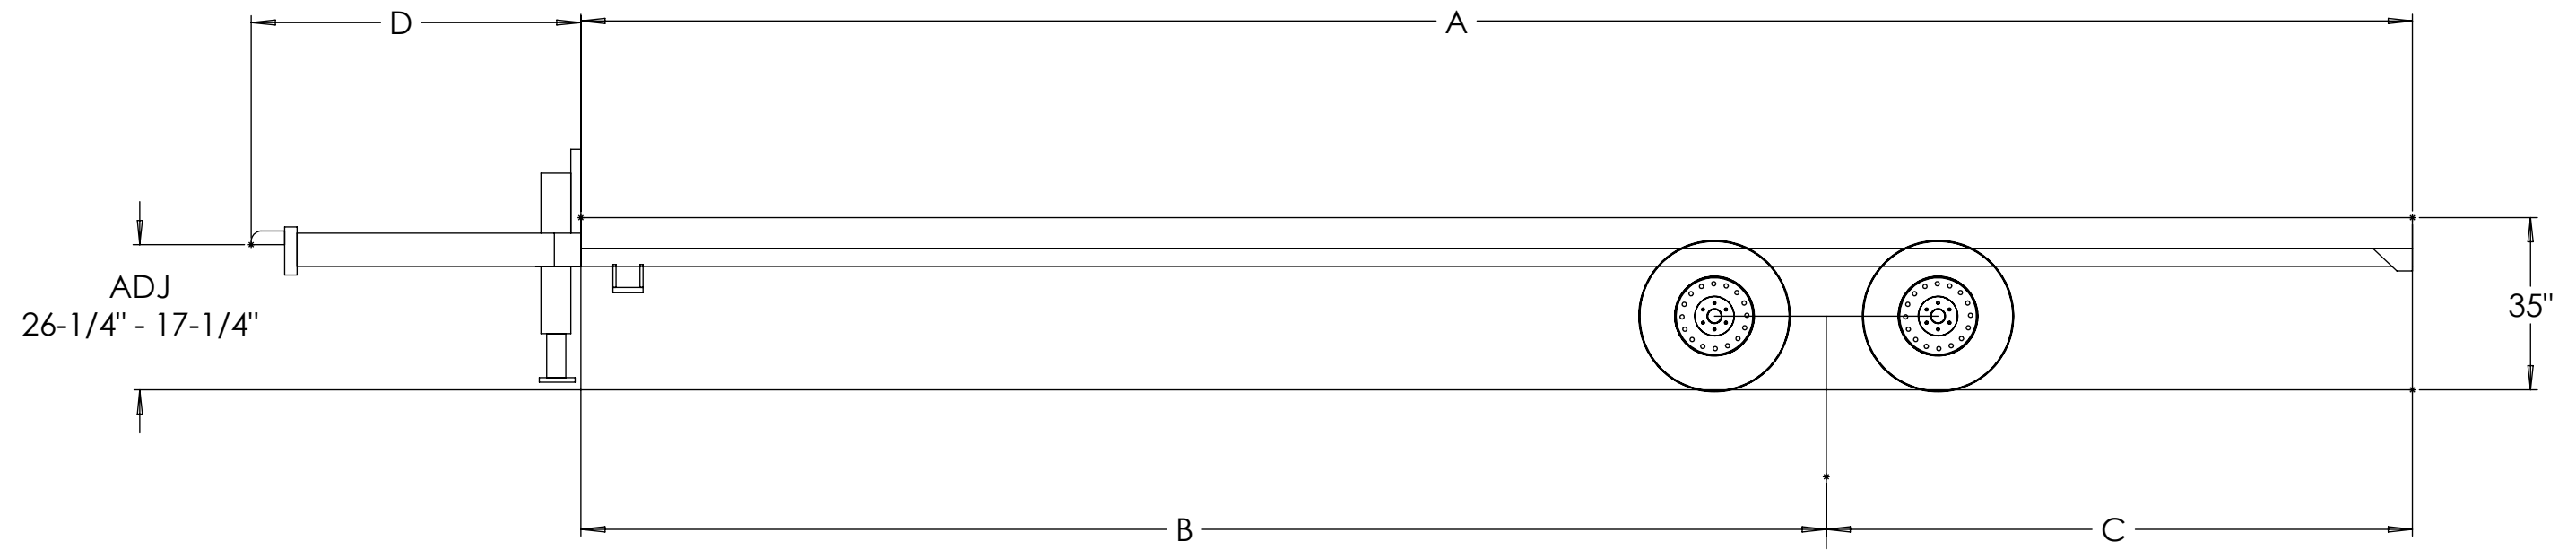

MODEL	DESCRIPTION	A	B	C	D
GSX 25'	MAXXD GN FLATBED WITH SINGLES	25'	186"	114"	97"
GSX 26'	MAXXD GN FLATBED WITH SINGLES	26'	193"	119"	97"
GSX 28'	MAXXD GN FLATBED WITH SINGLES	28'	215"	121"	97"
GSX 30'	MAXXD GN FLATBED WITH SINGLES	30'	237"	123"	97"
GSX 32'	MAXXD GN FLATBED WITH SINGLES	32'	253"	131"	97"
GSX 34'	MAXXD GN FLATBED WITH SINGLES	34'	269"	139"	97"
GSX 35'	MAXXD GN FLATBED WITH SINGLES	35'	277"	143"	97"
GSX 36'	MAXXD GN FLATBED WITH SINGLES	36'	293"	139"	97"
GSX 38'	MAXXD GN FLATBED WITH SINGLES	38'	310"	146"	97"
GSX 40'	MAXXD GN FLATBED WITH SINGLES	40'	336"	144"	97"

4

3

2

1

MODEL	DESCRIPTION	A	B	C	D
GSX 16'	MAXXD GN FLATBED WITH SINGLES	16'	115"	77"	78"
GSX 18'	MAXXD GN FLATBED WITH SINGLES	18'	130"	86"	78"
GSX 20'	MAXXD GN FLATBED WITH SINGLES	20'	144"	96"	78"
GSX 22'	MAXXD GN FLATBED WITH SINGLES	22'	163"	101"	78"
GSX 24'	MAXXD GN FLATBED WITH SINGLES	24'	178"	110"	78"
GSX 26'	MAXXD GN FLATBED WITH SINGLES	26'	193"	119"	78"
GSX 28'	MAXXD GN FLATBED WITH SINGLES	28'	215"	121"	78"
GSX 30'	MAXXD GN FLATBED WITH SINGLES	30'	237"	123"	78"

UNLESS OTHERWISE SPECIFIED: DIMENSIONS ARE IN INCHES	DRAWN	NAME	DATE	DESCRIPTION:
	TOLERANCES: +/- 1/16"	CHECKED		
	MATERIAL	MFG APPR.		
	DO NOT SCALE DRAWING	Q.A.		
COMMENTS:			PART NO. GSX	REV
WEIGHT:			SHEET 2 OF 2	