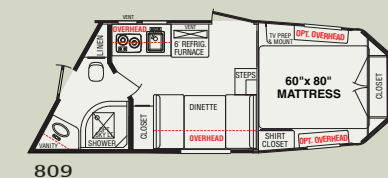

FLOORPLANS