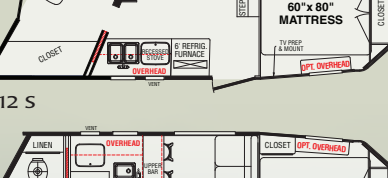

FLOORPLANS