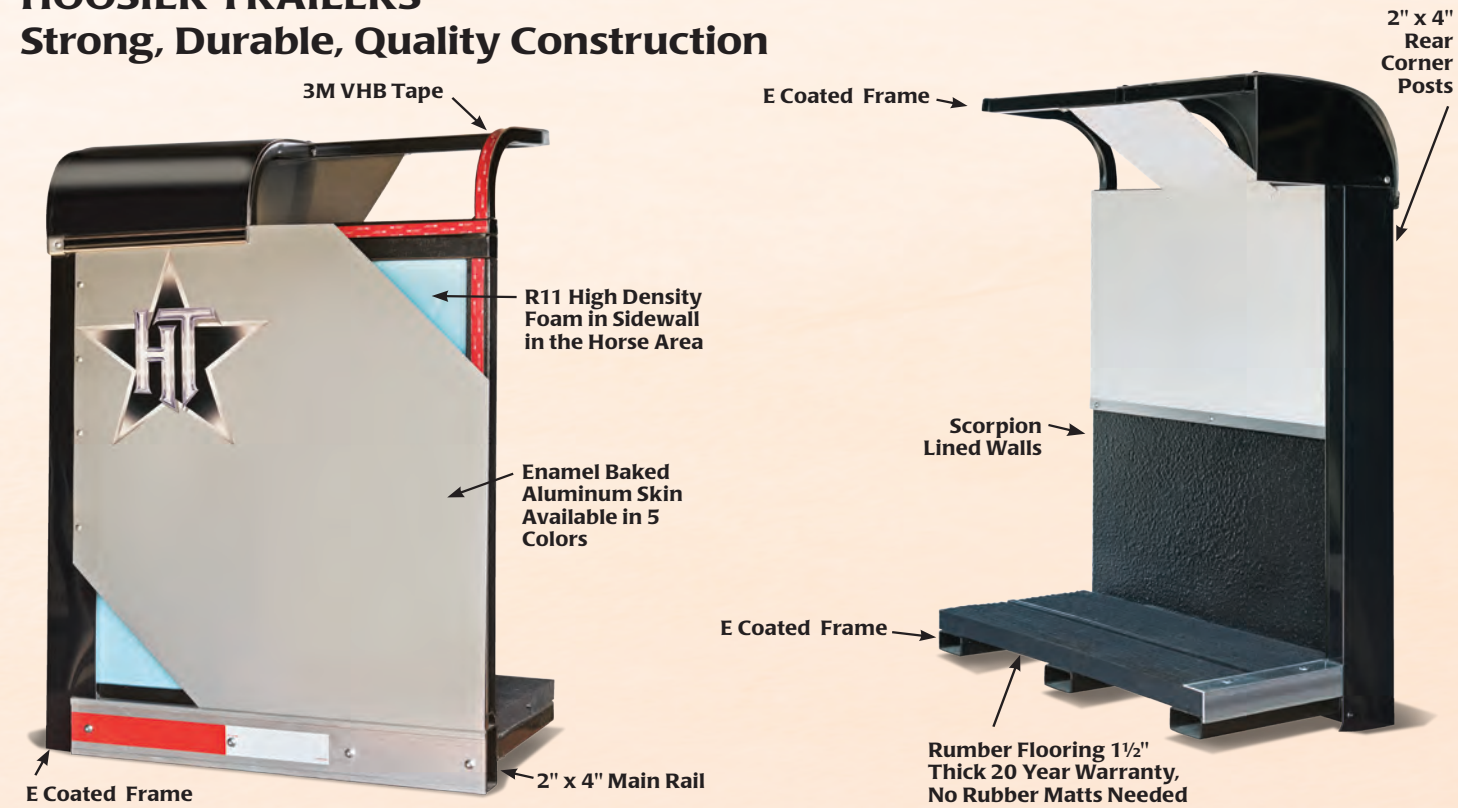

HOOSIER TRAILERS - Strong, Durable, Quality Construction