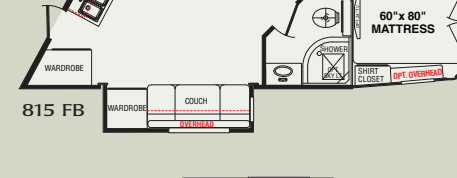

FLOORPLANS