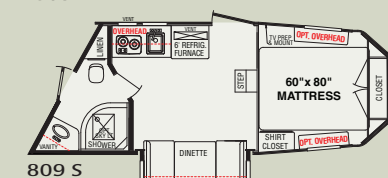

FLOORPLANS