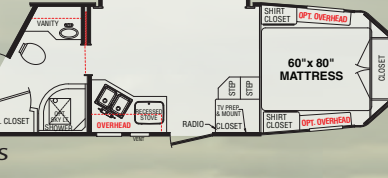

FLOORPLANS