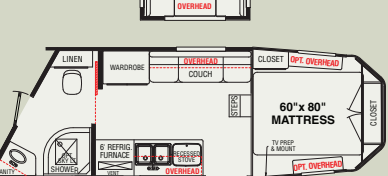

FLOORPLANS