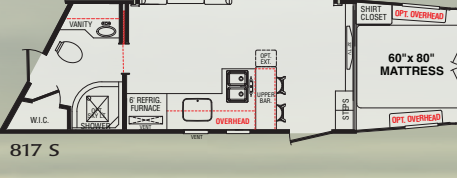

FLOORPLANS