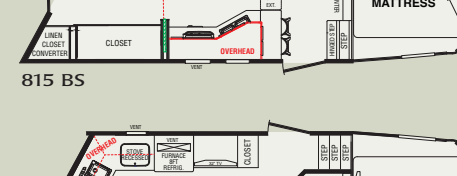

FLOORPLANS