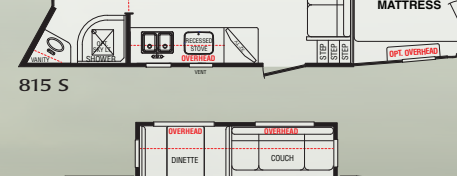

FLOORPLANS