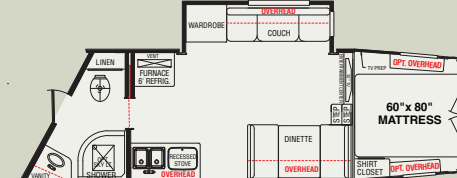

FLOORPLANS