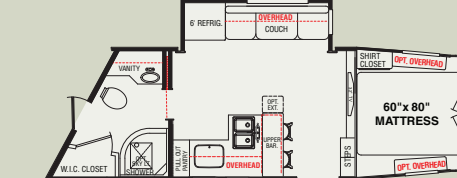

FLOORPLANS