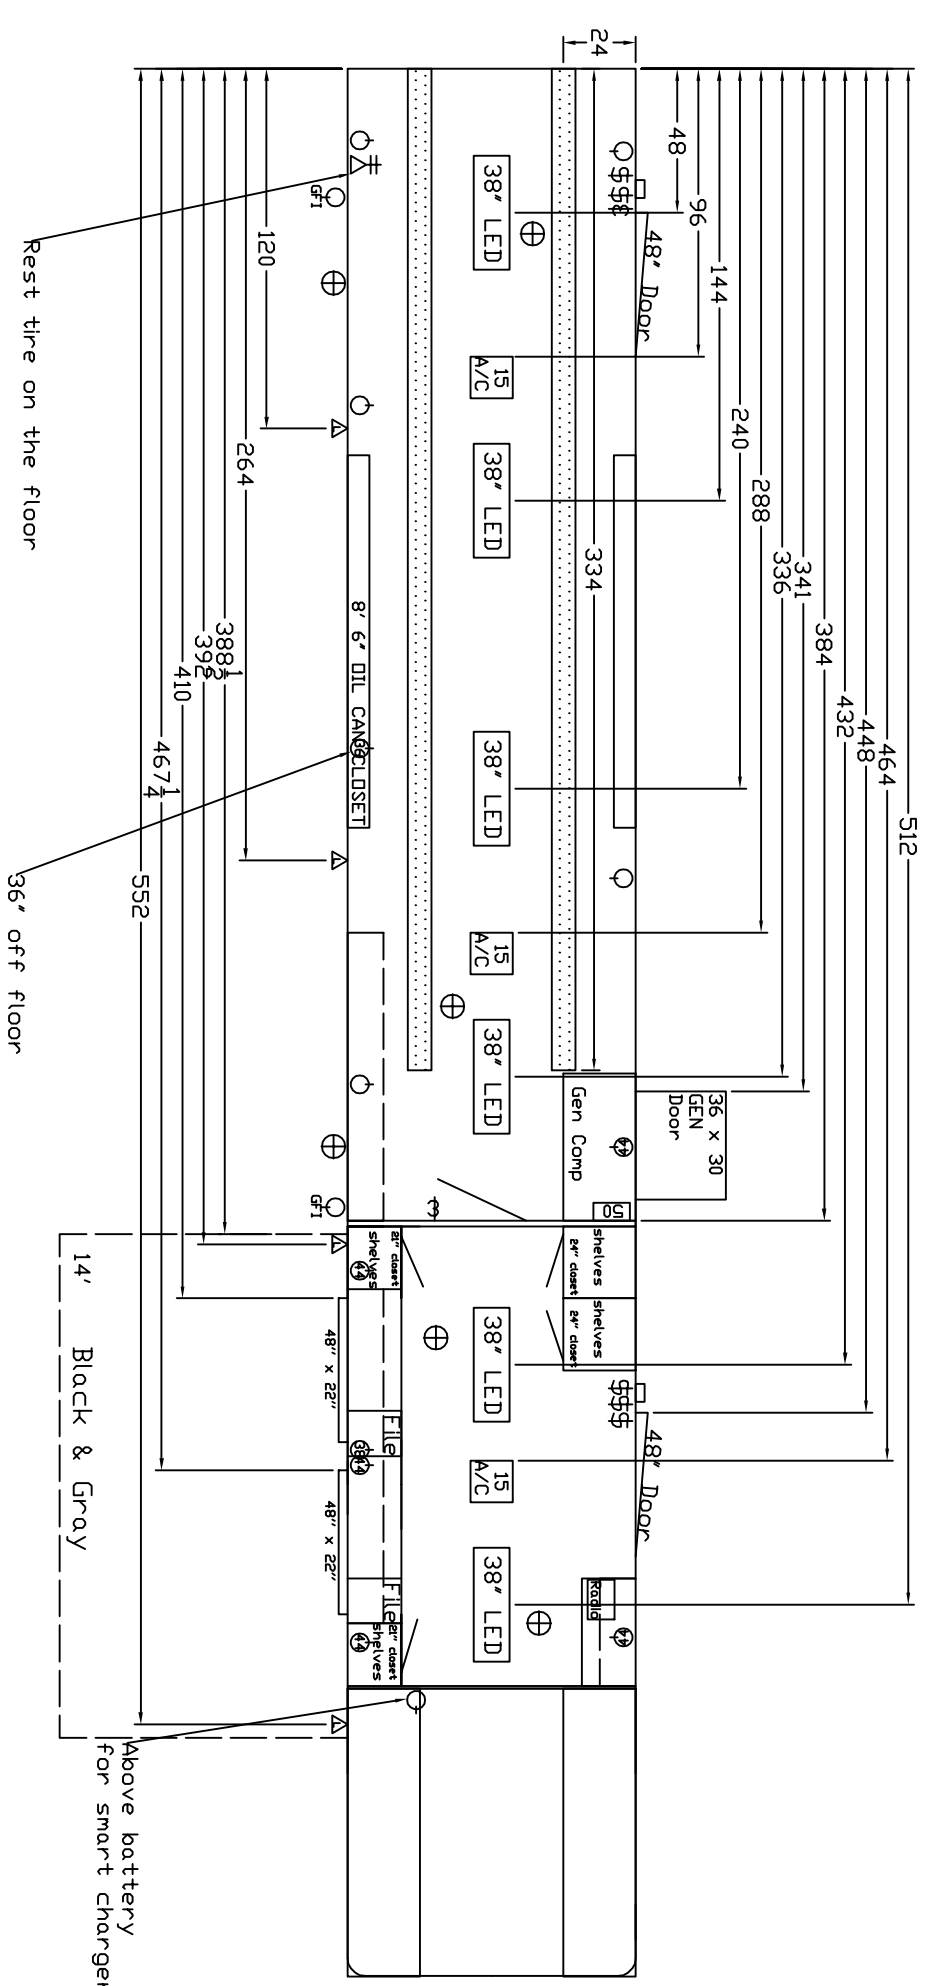

- 4' Flour Light
- 12v Light
- Quartz Light
- 110v Recept
- Switch
- Ethernet Cable
- Recessed E-Track
- Surface E-Track
- Air Inlet
- Air Outlet
- Spore Tire Mount
- D-Ring
- Speaker
- LED Scene Light
- 20 Amp Recept
- 20 Amp Switch

No Beaver-tail

Vintage Trailers Ltd.
PRD STOCK

Dealer: RIGHT
Model: P853G
Serial #: 2600
Customer:

Salesman: TD
Date:
Revision Date: One
Page: 1 of 1
Scale: 3/16"=1'

Please Review, Sign, Date, and Return
Sign: _____
Date: _____