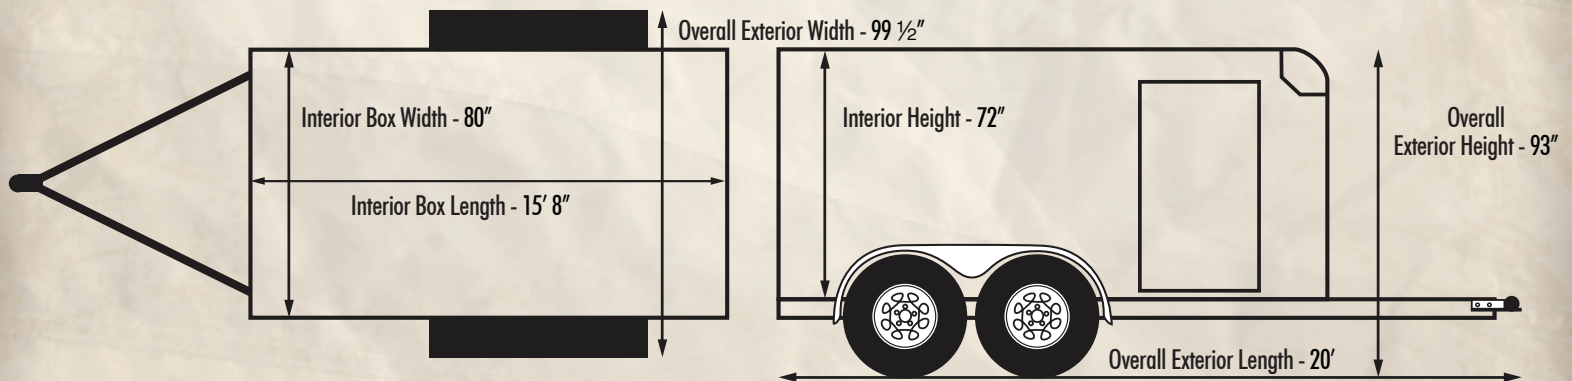

www.carmate-trailers.com
Trailers That Work For A Living!

CAR★MATE®

TRAILERS INC.★★★★

7' WIDE CUSTOM CARGO SPECIFICATIONS

7' W Single Axle Custom Cargo Trailer				7' W Tandem Axle Custom Cargo Trailer				
7' x 10'	7' x 12'	7' x 14'	Size	7' x 12'	7' x 14'	7' x 16'	7' x 18'	7' x 20'
CM710CC	CM712CC	CM714CC	Model #	CM712CC-HD	CM714CC-HD	CM716CC-HD	CM718CC-HD	CM720CC-HD
3500#			GVWR	7000#				
3500# Dexter Torflex Axle			Axle(s)	2 - 3500# Dexter Torflex Axles				
2"			Coupler/Hitch Ball Size	2 5/16"				
14'	16'	18'	Overall Exterior Length	16'	18'	20'	22'	24'
92"			Overall Exterior Height	92"		93"		94"
99 1/2"			Overall Exterior Width	99 1/2"				
9' 8"	11' 8"	13' 8"	Interior Box Length	11' 8"	13' 8"	15' 8"	17' 8"	19' 8"
80"			Interior Box Width	80"				
72"			Interior Height	72"				
19"			Platform Height	19"		20"		21"
18"			Hitch Height	18"		19"		20"
78" W x 68" H Opening			Double Rear Doors (standard)	78" W x 68" H Opening			78" W x 65" H Opening	
78" W x 65" H Opening			Ramp Rear Door (optional)	78" W x 65" H Opening				
30" W	36" W		Side Man Door Size (standard)	30" W	36" W			
2" x 4" Tube			Frame	2" x 4" Tube		2" x 5" Tube		2" x 6" Tube
2000#			Tongue Jack	2000#				5000#

7' Wide HD model CM716CC-HD shown

DEALER IMPRINT