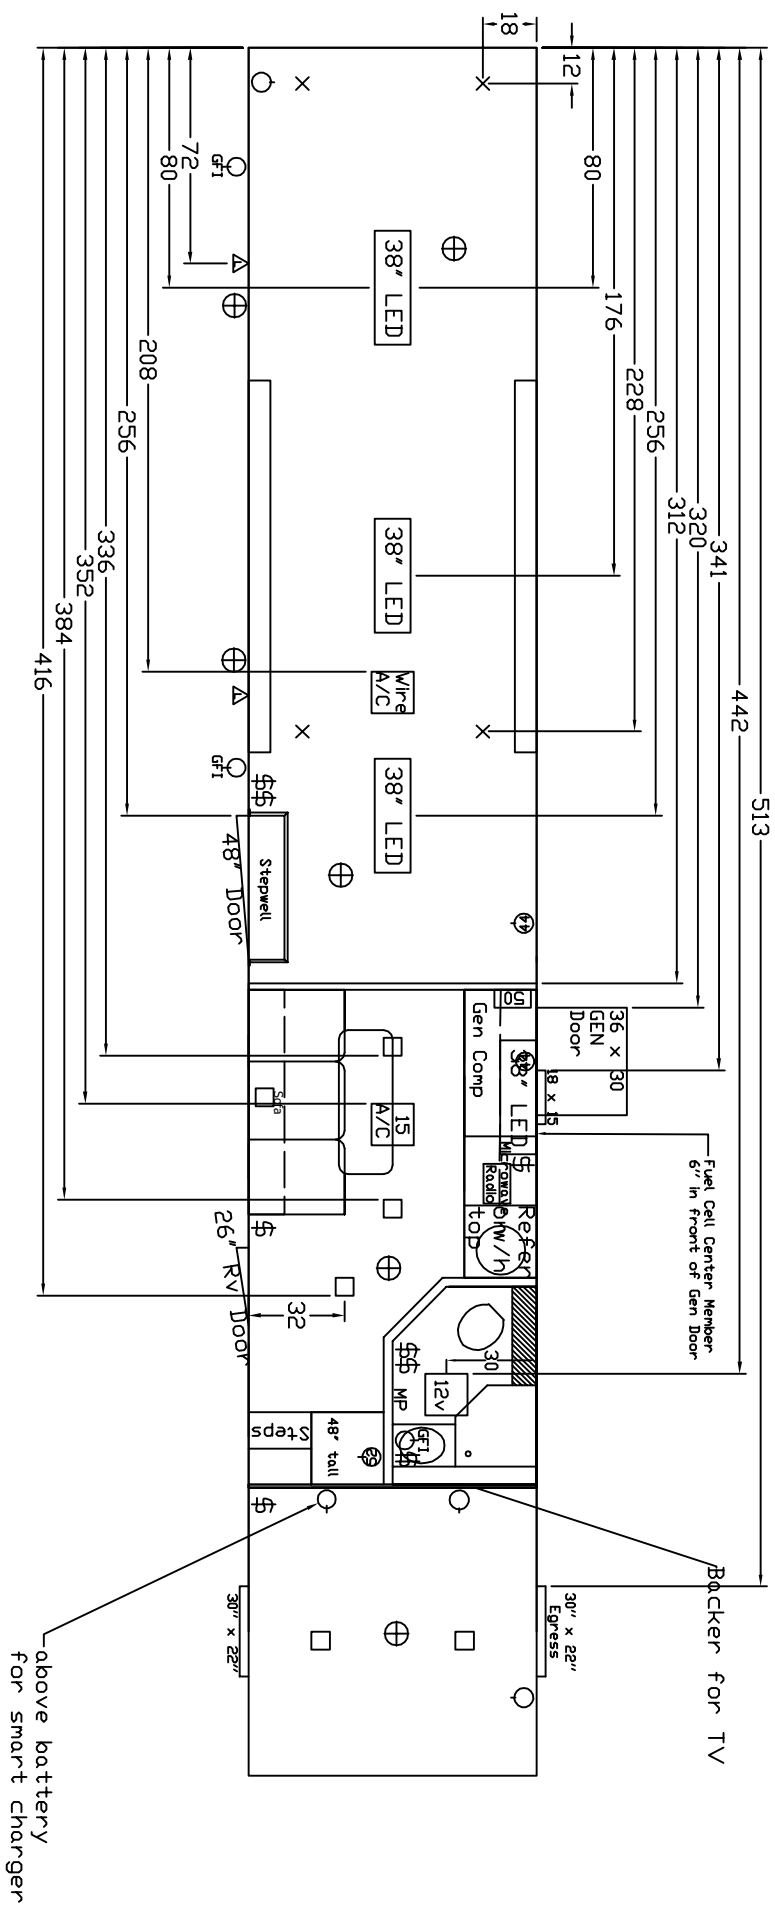

- 4' Flour Light
- 12v Light
- Quartz Light
- 110v Recept
- Switch
- Ethernet Cable
- Recessed E-Track
- Surface E-Track
- Air Inlet
- Air Outlet
- Spare Tire Mount
- D-Ring
- Speaker
- LED Scene Light
- 20 Amp Recept
- 20 Amp Switch

8' BEAVERTAIL

Vintage Trailers Ltd.
PRD STOCK

Dealer: LB TRAILERS
Model: P848G
Serial #: 260153
Customer:

Salesman: TODD KUJAWA
Date: 2/7/26
Revision Date: None
Page: 1 of 1
Scale: 3/16"=1'

Please Review, Sign, Date, and Return Sign
Date: