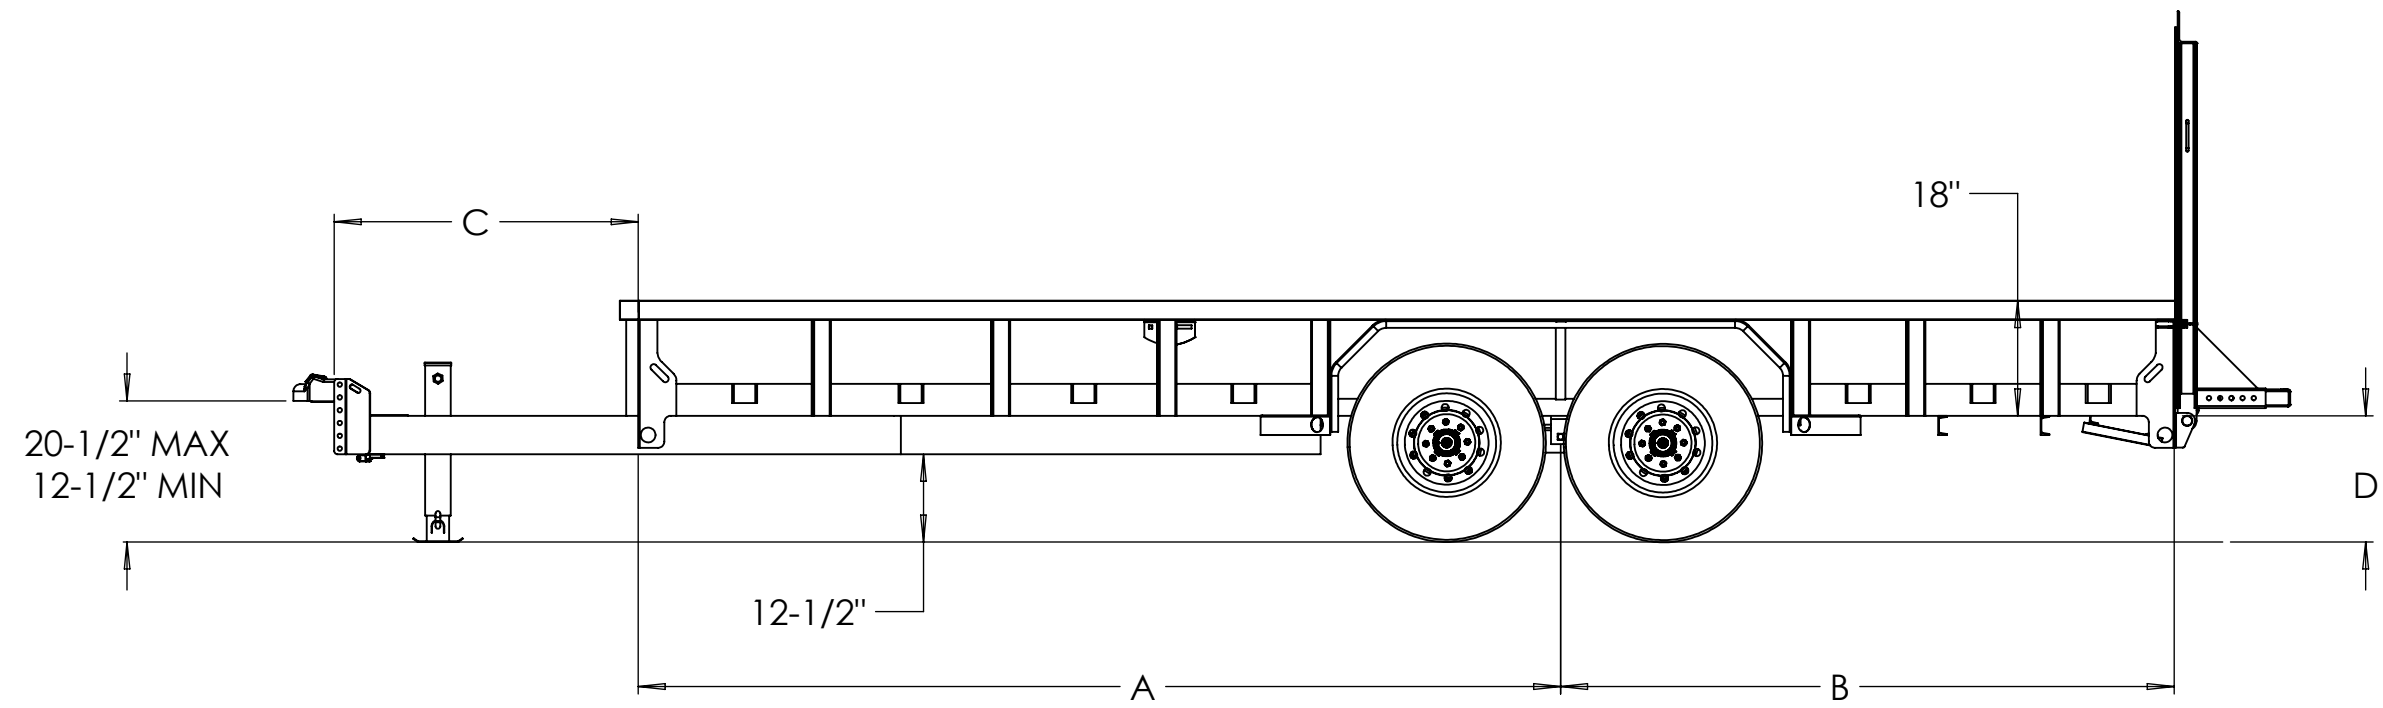

4

3

2

1

B

B

MODEL	DESCRIPTION	A	B	C	D DECK HEIGHT
U5X 20FT	MAXXD 14K TANDEM AXLE UTILITY	144"	96"	47-1/2"	20"

A