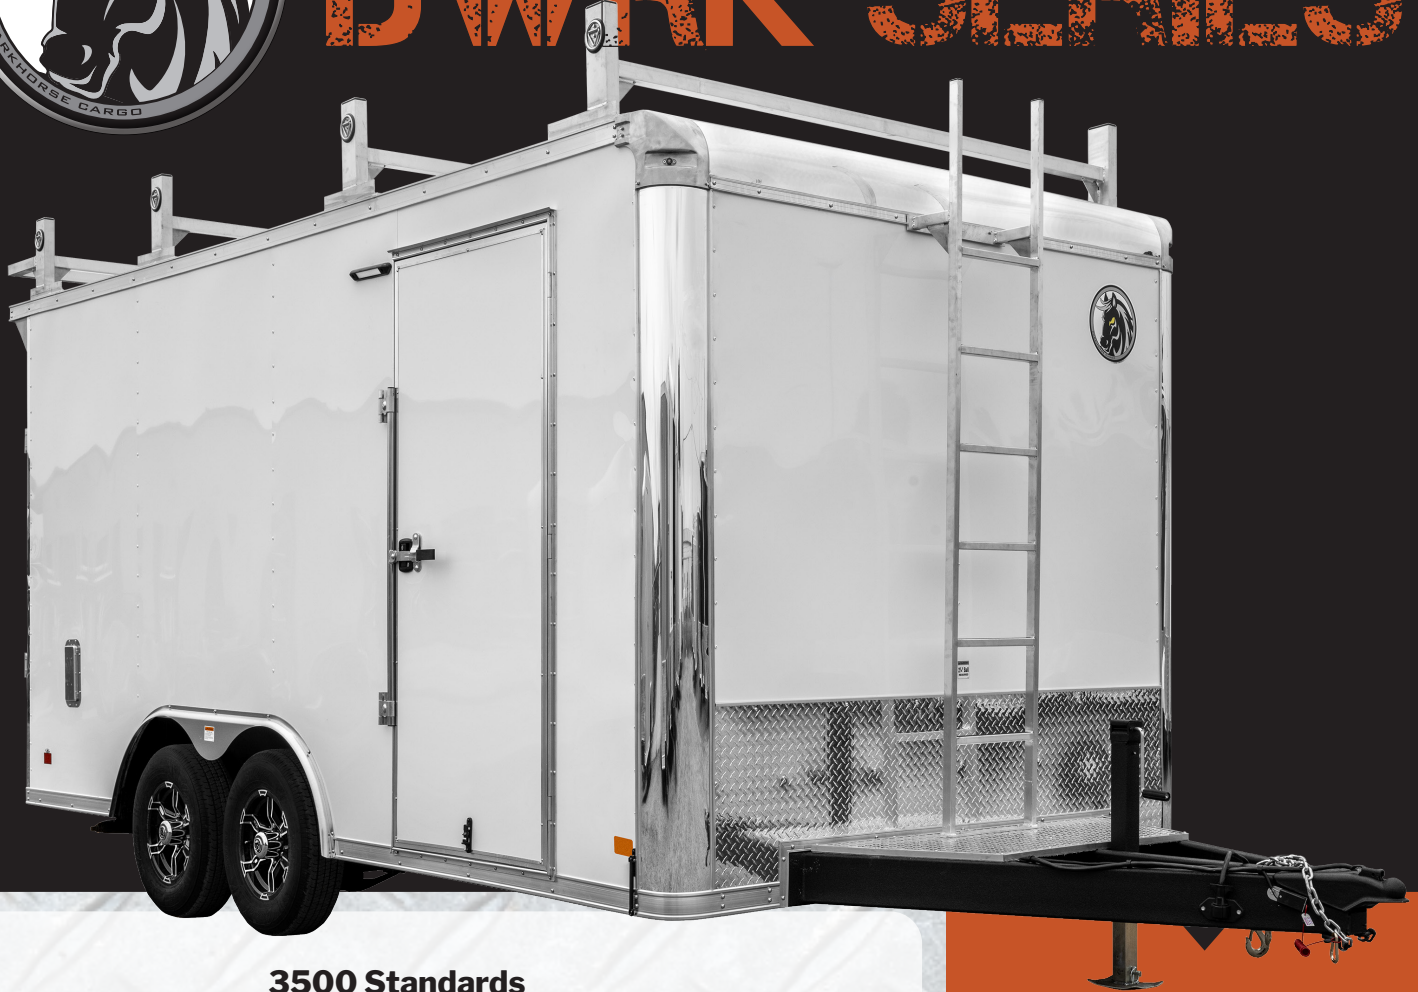

DARKHORSE CARGO

DWRK SERIES

3500 Standards

2 - 5/16" Coupler
Spring Axle with 4" Drop
Radial Tires on Gray Wheels
Rubberized Armor-Coated
Tongue and Bumpers
Automotive Grade Undercoating
Painted Roof Bows
Flat Front
Tube Main Rails
16" On-Center Floor Crossmembers
16" On-Center Wall Posts and
Tube Roof Bows
Ramp Door w/ Flap or Double Rear Doors
(4) Recessed 5,000 lb. D-Rings
w/ Ramp Door
36" Solid RV Side Door w/ Barlock
3/4" High-Performance Floor
3/8" Plywood Walls w/ 3/8" Plywood Trim
One-Piece Aluminum Roof
LED Loading Light w/ Switch Over Rear

LED Porch Light by Side Door
Brite Front Corners
Brite Wrap Between Front Cast Corners
Brite Rear Hoop
Aluminum Side Wall Vents
.030 Exterior Metal
Semi-Screwless Exterior w/
Color Matching Screws on Seams
24" Tall .045 Stoneguard
.063 Smooth Fenders
3" Aluminum Top Trim
3" Aluminum Bottom Trim
Aluminum Door Holdbacks
7-Way Connector w/ Backup Tail
Breakaway Battery, Box, and Switch
for All Brake Axles
(2) LED Dome lights w/ Switch
All LED Lighting
3-Year Limited Warranty