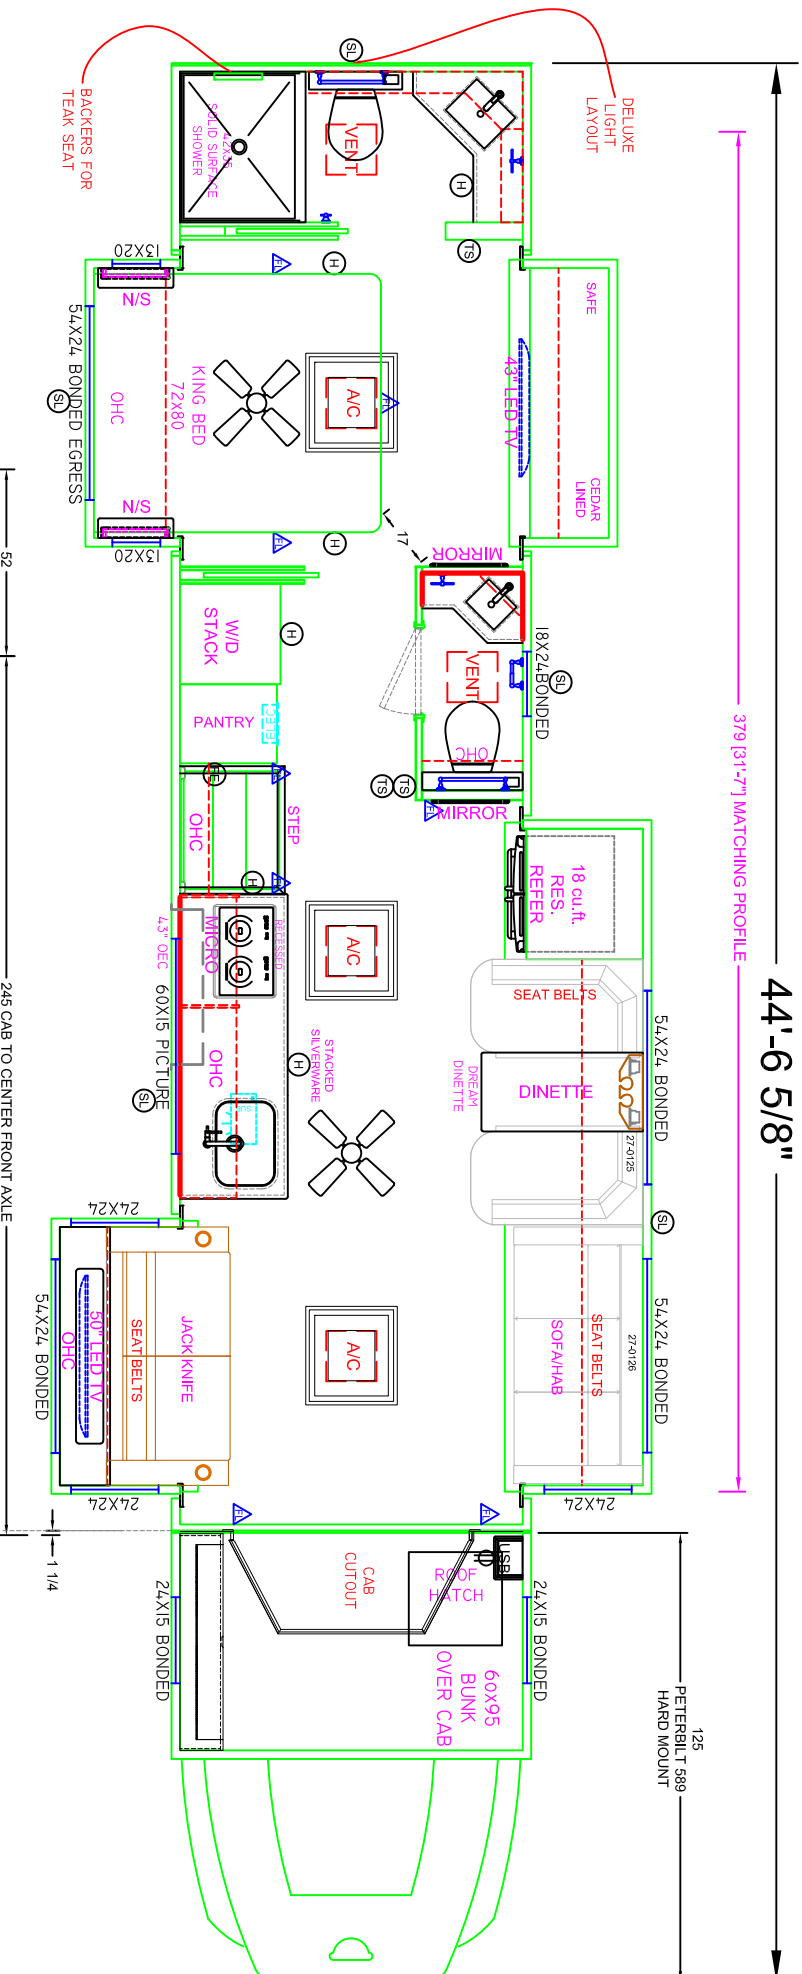

45 CME

44'-6 5/8"

379 [31'-7"] MATCHING PROFILE

146 [12'-2"] GIRARD VISION 2 STAGE ROOF AWNING

231 [19'-3"] GIRARD VISION 2 STAGE ROOF AWNING

REV	REVISION TABLE	DATE	BY	UNLESS SPECIFIED ALL DIMENSIONS ARE IN INCHES	DEALER DRAWN BY	RIGHT TRAILERS	UNIT #
				TOLERANCES FRACTIONAL: ± 1/16 ANGULAR: ± 1 degree TWO PLACE DECIMAL: ± .010	LES	LES	K01-4169
				DO NOT SCALE DRAWING	DATE	3/03/2026	MODEL
							DRAWING #
							DRAWING SHEET
							REV
							1 OF 1

THIS DRAWING AND ITS CONTENTS ARE THE PROPERTY OF RENEGADE / KIBBI LLC AND ARE NOT TO BE COPIED OR REPAINTED WITHOUT CONSENT.

Renegade RV
K01-4169
45 CME
DOOR LAYOUT